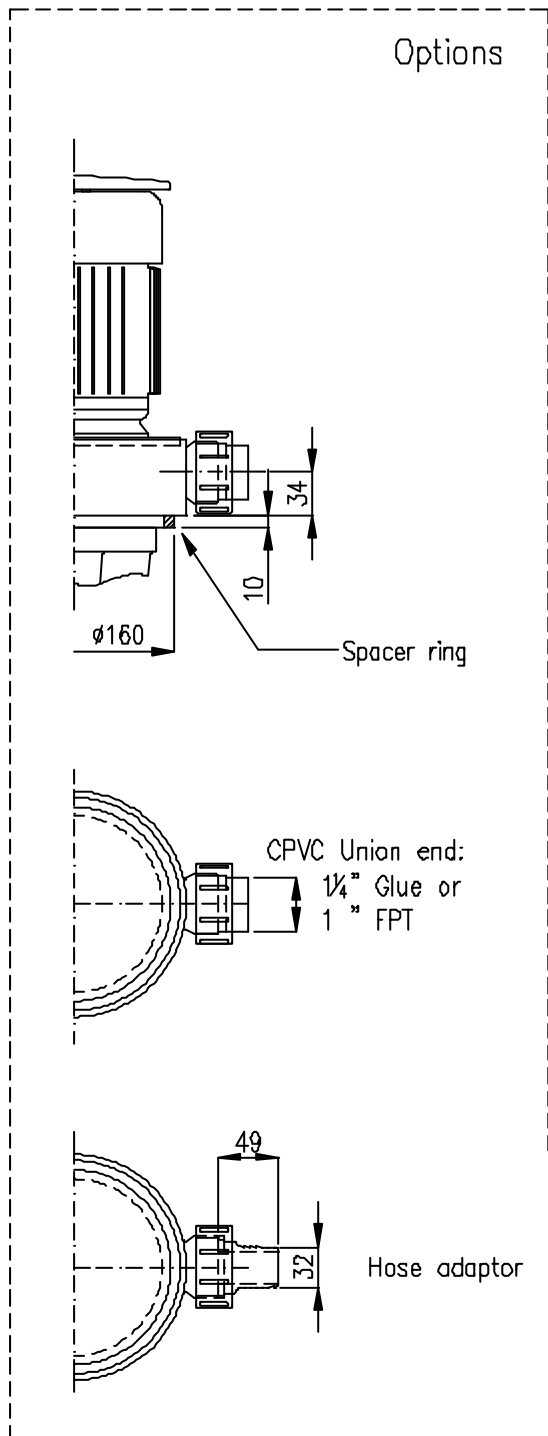

THIS INFORMATION IS CONFIDENTIAL
 AND IS NOT TO BE DISCLOSED WITHOUT WRITTEN AUTHORIZATION
 FROM HENDOR POMPEN ELV. BLADEL

Suction extension

"L" max	mm
D123	700
D124	900
D125	1000
D126	1000

material	PP/PVDF	drw.	H. Goorman	scale	1 : 6	www.hendor.com		
mat. size	All sizes in mm	date	10-01-2000			Man	3.2	
		chk.				Overall tolerance	± 1mm	
						Angle tolerances	± 1°	
HG	27-11-2002	2	VERTICAL PUMP				drw. no.	000-001-349
HG	30-10-2002	1	D123...D126-PP/PVDF				File no.	0-001349
Chk.	Date	No.					size	A4