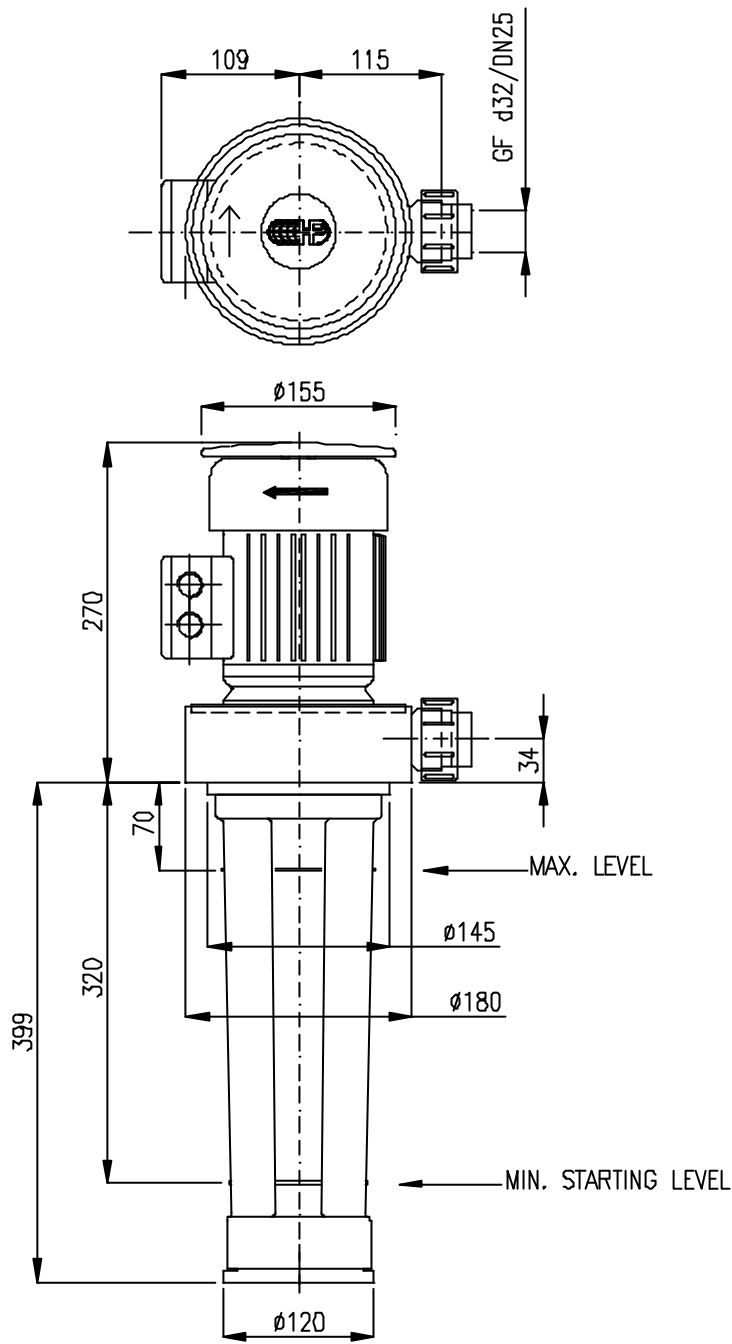

THIS INFORMATION IS CONFIDENTIAL
 AND IS NOT TO BE DISCLOSED WITHOUT WRITTEN AUTHORIZATION
 FROM HENDOR POMPEN ELV. BLADEL

Suction extension

"L" max	mm
D123	700
D124	900
D125	1000
D126	1000

material	PP/PVDF	drw.	H. Goorman	scale	1 : 6	www.hendor.com		
mat. size	All sizes in mm	date	10-01-2000			Man	3.2	
		chk.				Overall tolerance	± 1mm	
						Angle tolerances	± 1°	
HG	27-11-2002	2	VERTICAL PUMP				drw. no.	000-001-349
HG	30-10-2002	1	D123...D126-PP/PVDF				File no.	0-001349
Chk.	Date	No.					size	A4