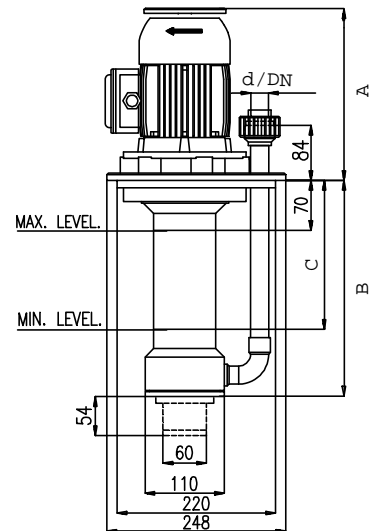

**OPTIONS**

- FIP Union, Hose adaptor
- CPVC union end for CPVC pipework
- Suction extension pipe max 500mm
- Overload switch
- Customised Mountingplate
- + Cartridge- or discfilters

Type	kW	HP	Net kg
D110-0.18-300-PP	0.18	1/4	10
D110-0.25-300-PP	0.25	1/3	11
D110-0.37-300-PP	0.37	1/2	12
D110-0.55-300-PP	0.55	3/4	13
D110-0.37-350-PP	0.37	1/2	12
D110-0.55-350-PP	0.55	3/4	13

Type	kW	HP	Net kg
D110-0.18-300-PP	0.18	1/4	10
D110-0.25-300-PP	0.25	1/3	11
D110-0.37-300-PP	0.37	1/2	12
D110-0.55-300-PP	0.55	3/4	13
D110-0.37-350-PP	0.37	1/2	12
D110-0.55-350-PP	0.55	3/4	13

Dimensions in mm			
A	B	C	d / DN
225	300	207	d25DN20
225	300	207	d25DN20
245	300	207	d25DN20
245	300	207	d32DN25
245	350	257	d25DN20
245	350	257	d32DN25