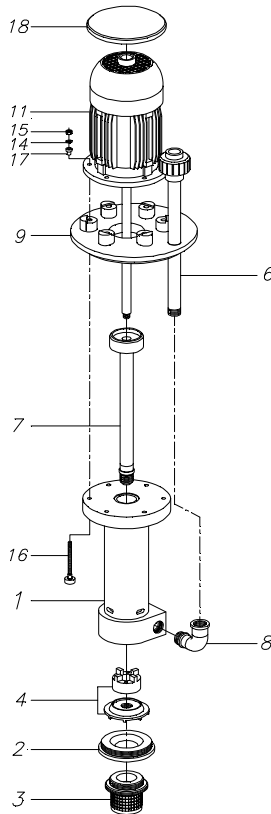

**OPTIONS**

- FIP Union, Hose adaptor
- CPVC union end for CPVC pipework
- Suction extension pipe max 500mm
- Overload switch
- Customised Mountingplate
- + Cartridge- or discfilters

Type	kW	HP	Net kg
D110-0.18-300-PP	0.18	1/4	10
D110-0.25-300-PP	0.25	1/3	11
D110-0.37-300-PP	0.37	1/2	12
D110-0.55-300-PP	0.55	3/4	13
D110-0.37-350-PP	0.37	1/2	12
D110-0.55-350-PP	0.55	3/4	13

Type	kW	HP	Net kg
D110-0.18-300-PP	0.18	1/4	10
D110-0.25-300-PP	0.25	1/3	11
D110-0.37-300-PP	0.37	1/2	12
D110-0.55-300-PP	0.55	3/4	13
D110-0.37-350-PP	0.37	1/2	12
D110-0.55-350-PP	0.55	3/4	13

Dimensions in mm			
A	B	C	d / DN
225	300	207	d25DN20
225	300	207	d25DN20
245	300	207	d25DN20
245	300	207	d32DN25
245	350	257	d25DN20
245	350	257	d32DN25